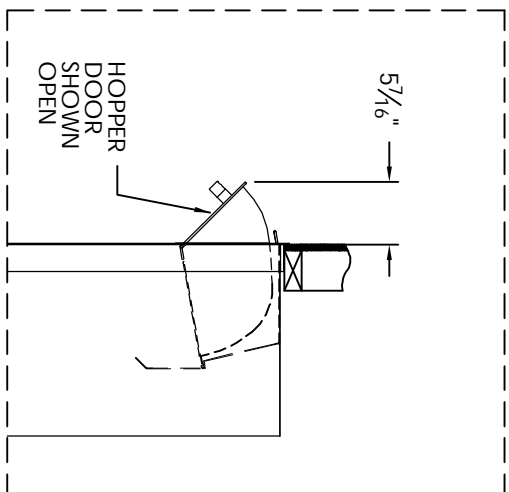

Versatile™ 4C Collection Box, 4C10S-HOP

MAX BUNDLE SIZE			
HEIGHT	WIDTH	LENGTH	
4 1/4"	11 3/8"	6 1/4"	
3 1/2"	11 3/8"	11 1/2"	
3"	11 3/8"	14 3/4"	
2 1/2"	11 3/8"	14 3/4"	

- NOTES:
1. 4C Collection boxes are USPS Approved.
 2. Module may be recessed, surface, or pedestal mounted and coordinates with Florence versatile™ 4C mailbox modules, see installation manual for details.
 3. Collection Box compartment size is 20 5/8" H x 12" W x 15"D.

PRODUCT SERIES: VERSATILE™ 4C COLLECTION BOX

AF FLORENCE
manufacturing company
 5935 Corporate Drive • Manhattan, KS 66503
 www.florencemailboxes.com • (800) 275-1747
 A GIBRALTAR INDUSTRIES COMPANY

MODEL	4C10S-HOP	REV	E
SCALE	NONE	LAST REV DATE	7/02/2014
DRAWING NUMBER	4C10S-HOPCS	DRAWN BY	TNS