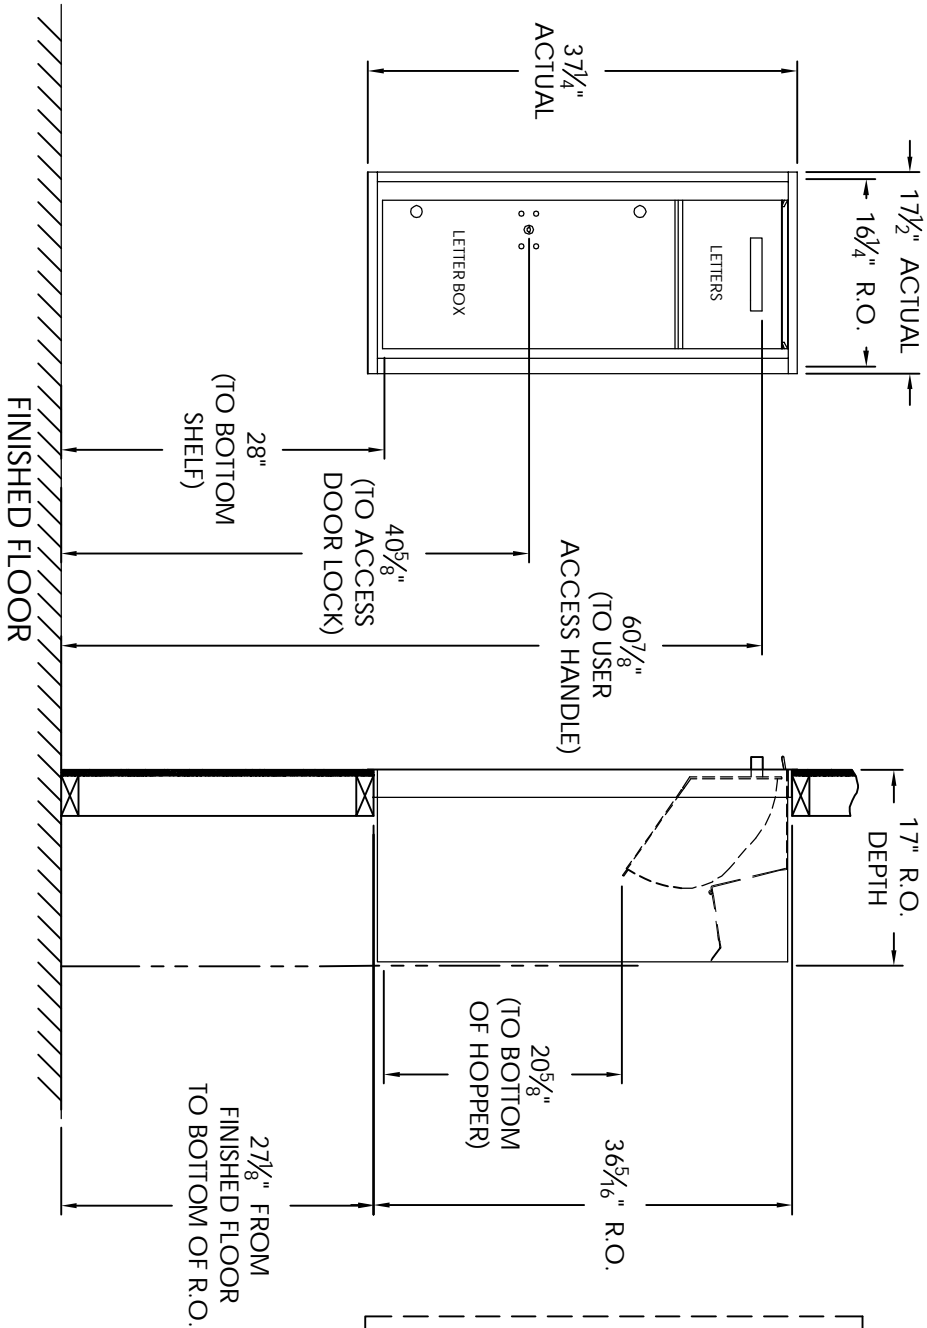

Versatile™ 4C Collection Box, 4C10S-HOP

MAX BUNDLE SIZE			
HEIGHT	WIDTH	LENGTH	
4 1/4"	11 3/8"	6 1/4"	
3 1/2"	11 3/8"	11 1/2"	
3"	11 3/8"	14 3/4"	
2 1/2"	11 3/8"	14 3/4"	

- NOTES:
1. 4C Collection boxes are USPS Approved.
 2. Module may be recessed, surface, or pedestal mounted and coordinates with Florence versatile™ 4C mailbox modules, see installation manual for details.
 3. Collection Box compartment size is 20 5/8" H x 12" W x 15"D.

PRODUCT SERIES: VERSATILE™ 4C COLLECTION BOX

AF FLORENCE
manufacturing company
 5935 Corporate Drive • Manhattan, KS 66503
 www.florencemailboxes.com • (800) 275-1747
 A GIBRALTAR INDUSTRIES COMPANY

MODEL	4C10S-HOP	REV	E
SCALE	NONE	LAST REV DATE	7/02/2014
DRAWING NUMBER	4C10S-HOPCS	DRAWN BY	TNS